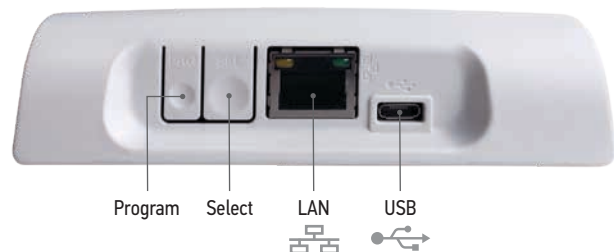

TECHNICAL CHARACTERISTICS

Operating Temperature	5°C to 35°C
Protection Rating	IP 30
Radio Frequency	RTS: 433.42 MHz
Radio Hz Range	200 metres in open field, 20 metres through 2 reinforced concrete walls
Dimension (H x W x D mm)	110 X 71.5 X 24 (without plug)