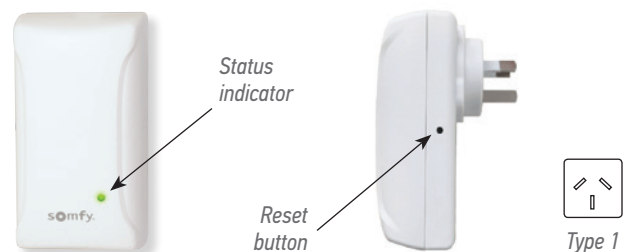

Control from Home
Commands sent from the smartphone/tablet via the home's WiFi.

COMPATIBLE END PRODUCTS

Lights

Roller Blinds

Venetian Blinds

Awnings

External Blinds

Roller Shutters

Curtains

TECHNICAL CHARACTERISTICS

Operating Temperature	0°C to 45°C
Protection Rating	IP 20
Radio Frequency	Wifi: 2.4GHz, 802.11b/g/n RTS: 433.42 MHz
Radio Hz Range	200 metres in open field, 20 metres through 2 reinforced concrete walls
Dimension (H x W x D mm)	105 x 57 x 52 (without plug)